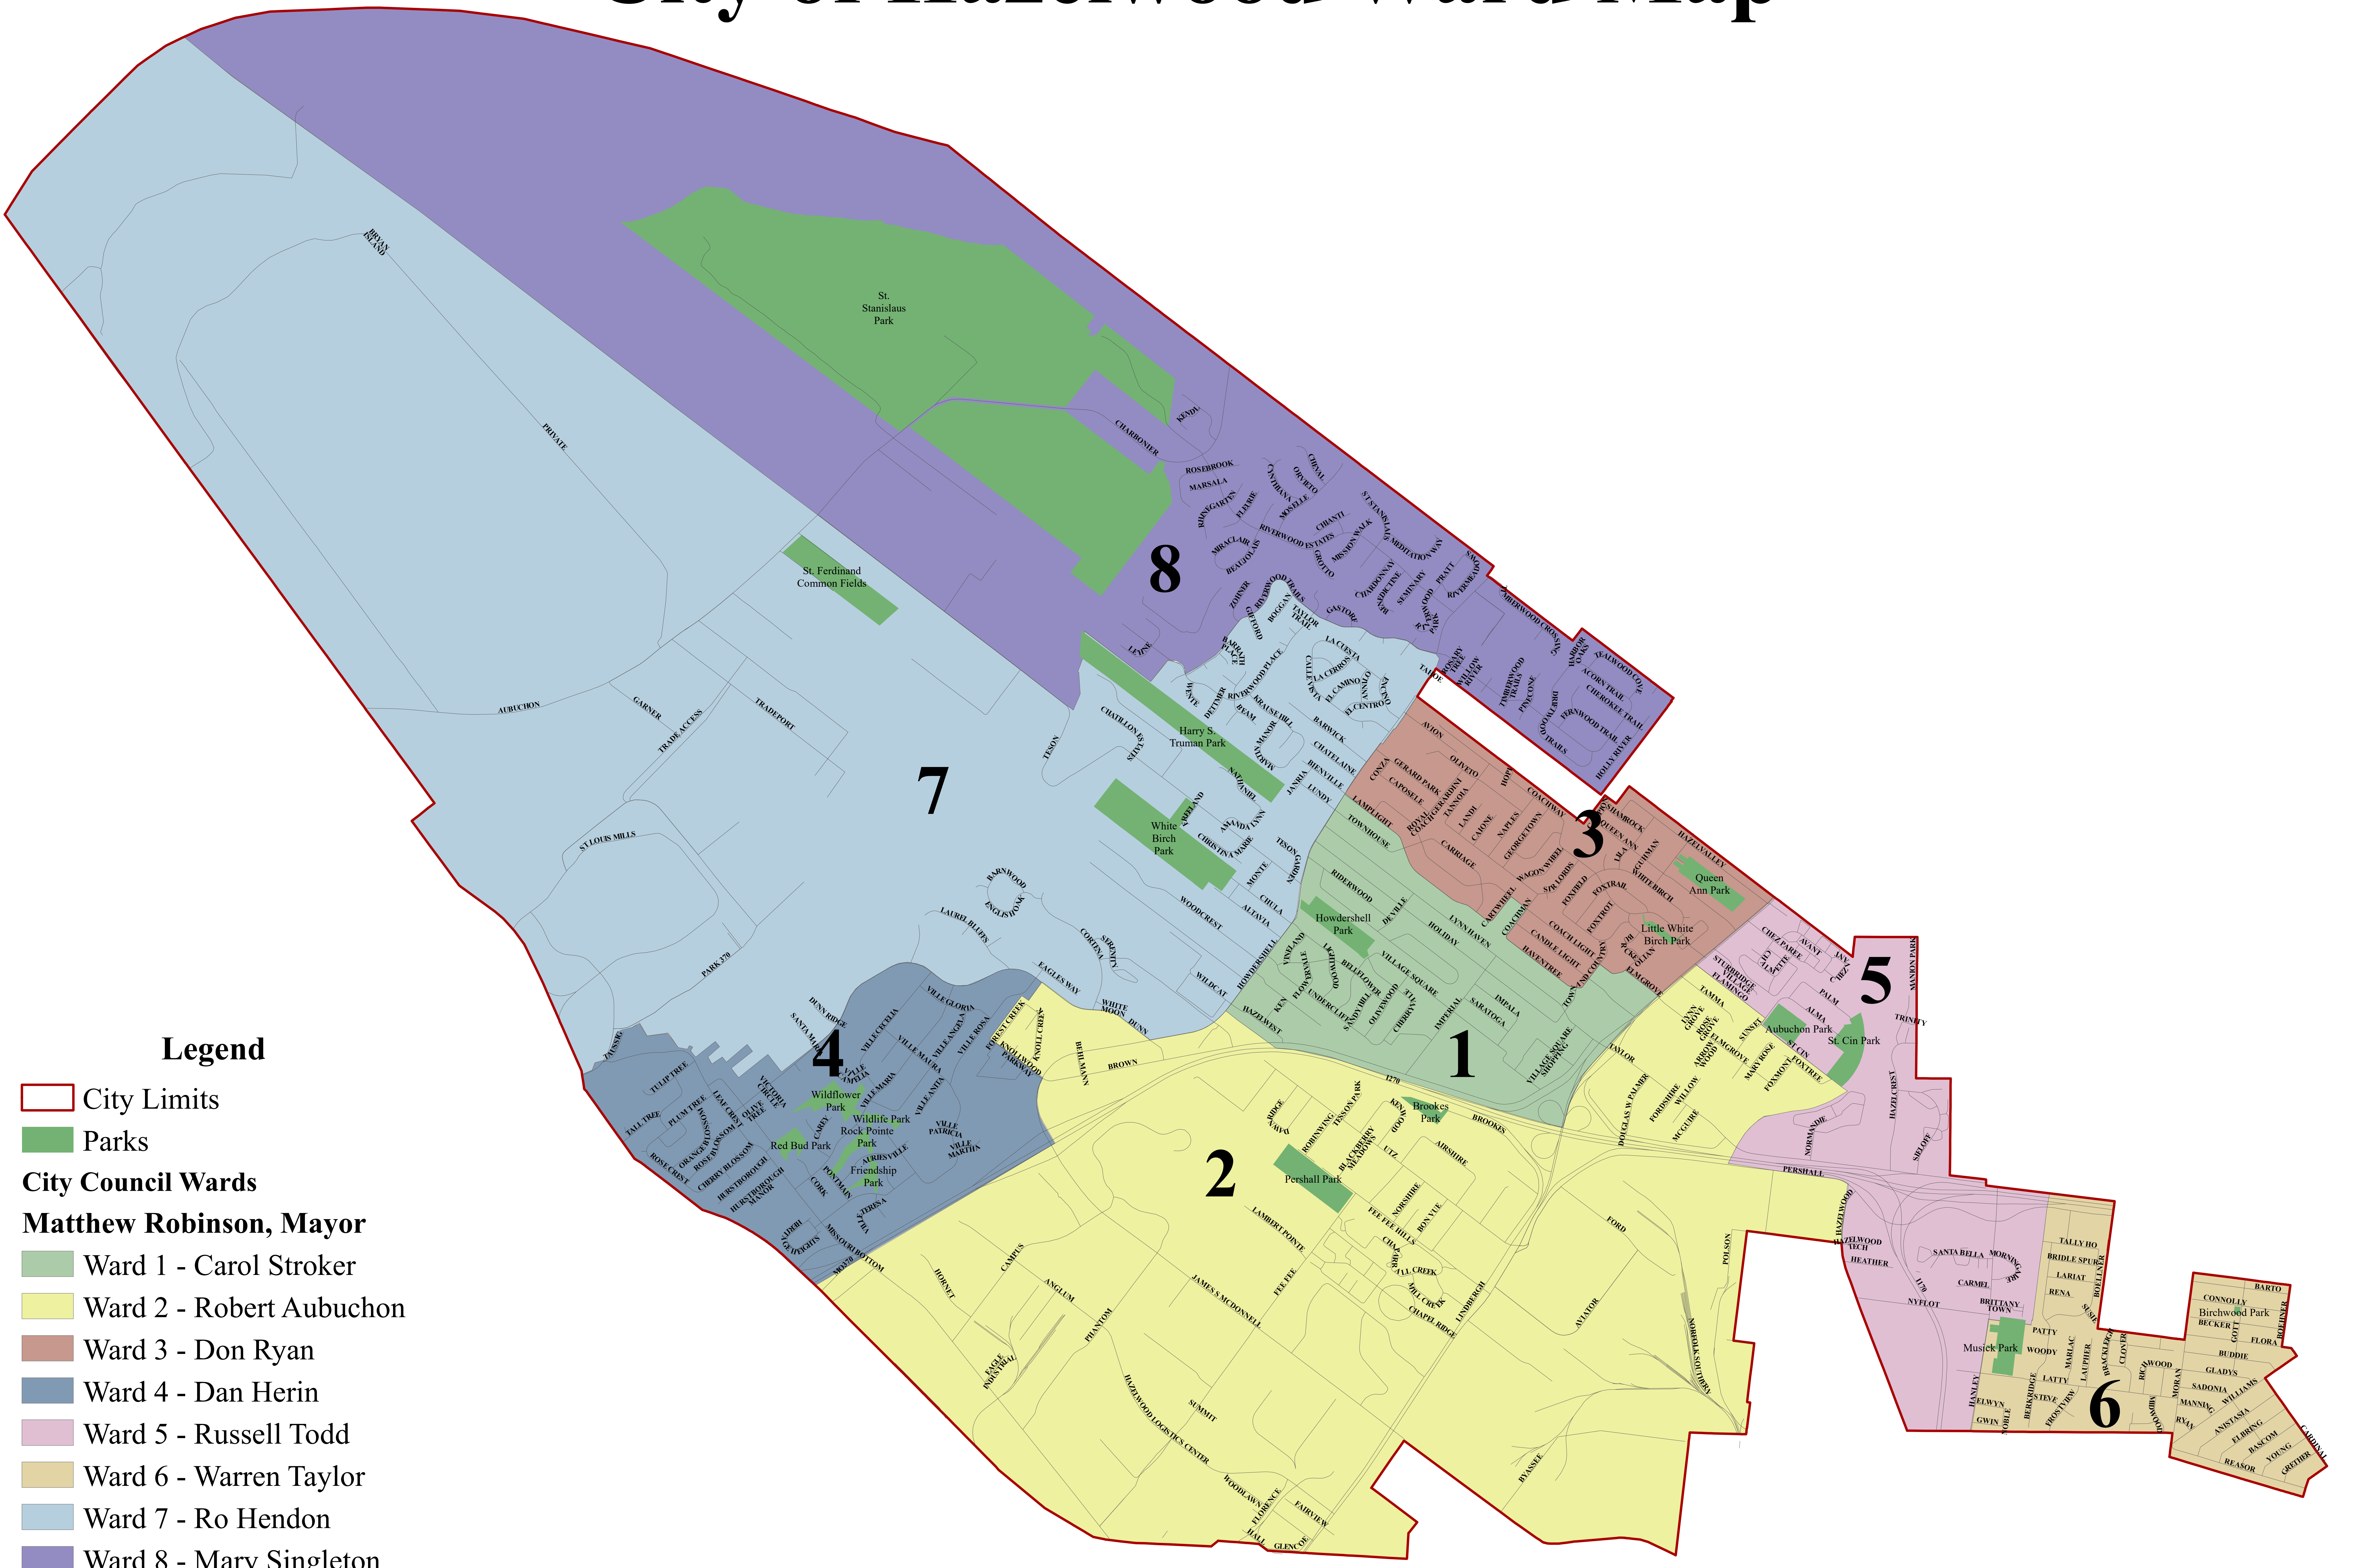

City of Hazelwood Ward Map

Legend

- City Limits
- Parks
- City Council Wards**
- Matthew Robinson, Mayor**
- Ward 1 - Carol Stroker
- Ward 2 - Robert Aubuchon
- Ward 3 - Don Ryan
- Ward 4 - Dan Herin
- Ward 5 - Russell Todd
- Ward 6 - Warren Taylor
- Ward 7 - Ro Hendon
- Ward 8 - Mary Singleton