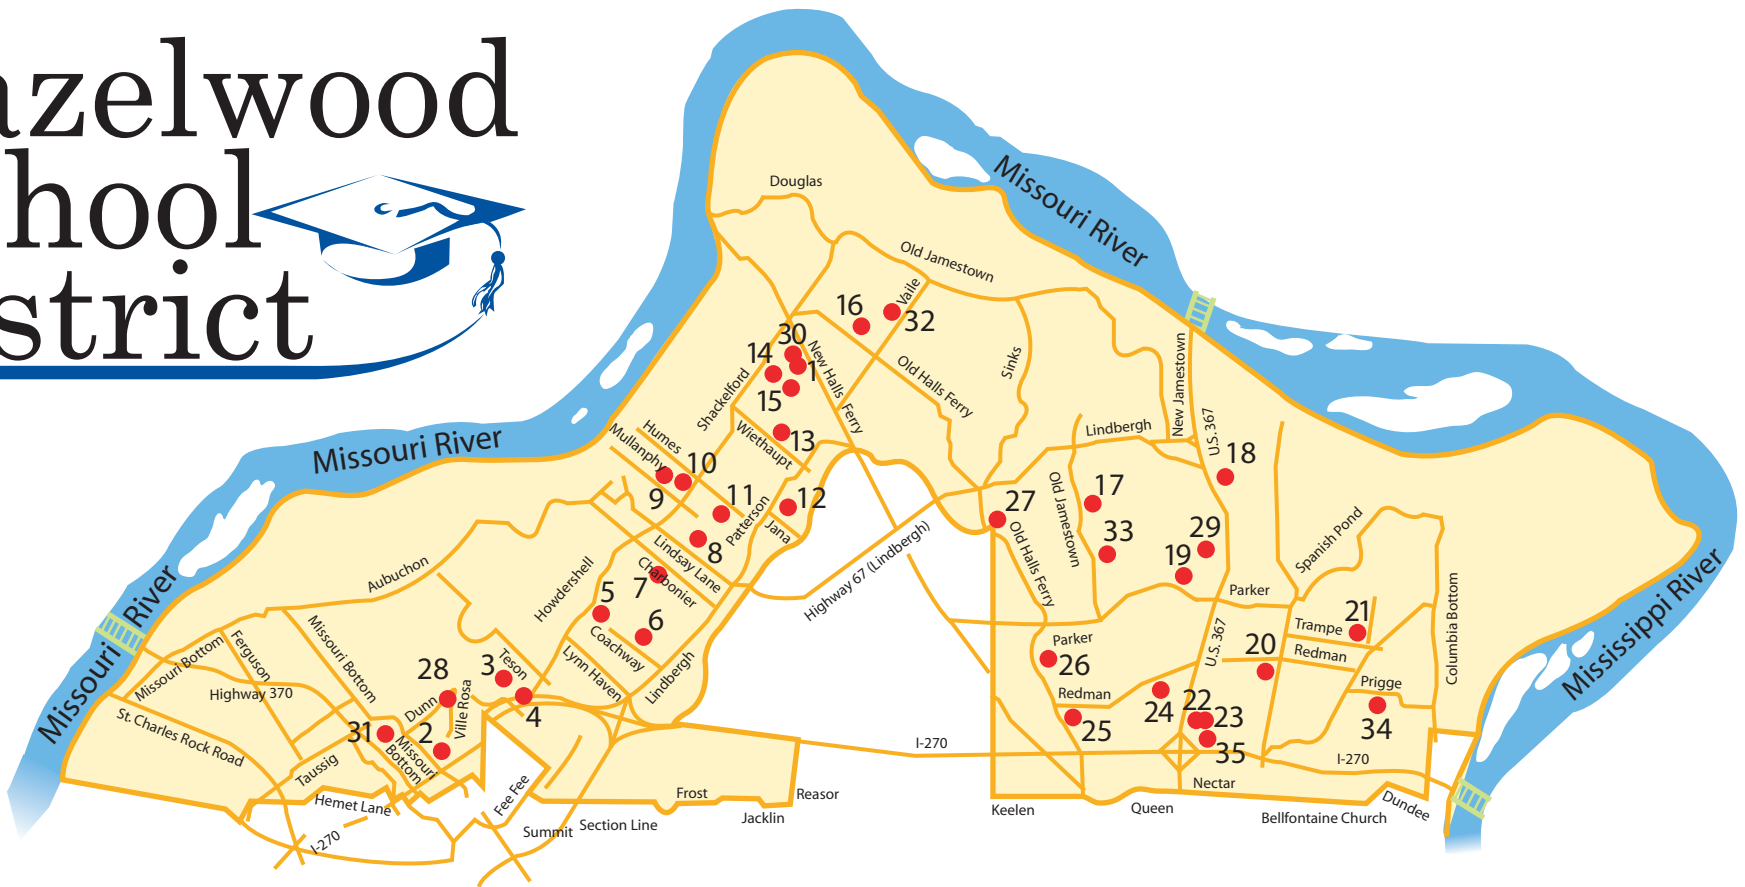

Hazelwood School District

- | | | | | | |
|--|--|---|--|--|---|
| 1) HSD Administration Building
15955 New Halls Ferry Road
Florissant, MO 63031
(314) 953-5000 | 7) Lawson Elementary
1830 Charbonier Road
Florissant, MO 63031
(314) 953-4550 | 13) Cold Water Elementary
1105 Wiethaupt Road
Florissant, MO 63031
(314) 953-4150 | 19) Townsend Elementary
6645 Parker Road
Florissant, MO 63033
(314) 953-4800 | 25) Keeven Elementary
11230 Old Halls Ferry Road
St. Louis, MO 63136
(314) 953-4450 | 31) Hazelwood West Middle School
12834 Missouri Bottom Road
Hazelwood, MO 63042
(314) 953-7800 |
| 2) Garrett Elementary
1400 Ville Rosa Lane
Hazelwood, MO 63042
(314) 953-4200 | 8) McCurdy Elementary
975 Lindsay Lane
Florissant, MO 63031
(314) 953-4650 | 14) Brown Elementary
3325 Chicory Creek Lane
Florissant, MO 63031
(314) 953-4100 | 20) Twillman Elementary
11831 Bellefontaine Road
St. Louis, MO 63138
(314) 953-4850 | 26) Jury Elementary
11950 Old Halls Ferry Road
Florissant, MO 63033
(314) 953-4400 | 32) Hazelwood North Middle School
4420 Vaile Avenue
Florissant, MO 63034
(314) 953-7500 |
| 3) Hazelwood West High School
#1 Wildcat Lane
Hazelwood, MO 63042
(314) 953-5800 | 9) Lusher Elementary
2015 Mullanphy Road
Florissant, MO 63031
(314) 953-4600 | 15) Hazelwood Central High School
15875 New Halls Ferry Road
Florissant, MO 63031
(314) 953-5400 | 21) Larimore Elementary
1025 Trampe Lane
St. Louis, MO 63138
(314) 953-4500 | 27) HSD Family Outreach Center
13780 Old Halls Ferry Road
Florissant, MO 63033
(314) 953-5073 | 33) Hazelwood Central Middle School
13450 Old Jamestown Road
Florissant, MO 63033
(314) 953-7400 |
| 4) Armstrong Elementary
6255 Howdershell Road
Hazelwood, MO 63042
(314) 953-4000 | 10) Hazelwood Northwest Middle School
1605 Shackelford Road
Florissant, MO 63031
(314) 953-5500 | 16) Barrington Elementary
15600 Old Halls Ferry Road
Florissant, MO 63034
(314) 953-4050 | 22) Hazelwood East Middle School
11300 Dunn Road
St. Louis, MO 63138
(314) 953-5700 | 28) ECE West
5323 Villa Marie Drive
Hazelwood, MO 63042
(314) 953-7650 | 34) Hazelwood Southeast Middle School
918 Prigge Road
St. Louis, MO 63138
(314) 953-7700 |
| 5) Russell Elementary
7350 Howdershell Road
Hazelwood, MO 63042
(314) 953-4750 | 11) Walker Elementary
1250 Humes Lane
Florissant, MO 63031
(314) 953-4900 | 17) Jamestown Elementary
13750 Old Jamestown Road
Florissant, MO 63033
(314) 953-4300 | 23) Hazelwood East High School
11300 Dunn Road
St. Louis, MO 63138
(314) 953-5600 | 29) ECE East
12555 Partridge Run
Florissant, MO 63033
(314) 741-4126 | 35) Hazelwood Opportunity Center
1865 Dunn Road
St. Louis, MO 63138
(314) 953-5220 |
| 6) McNair Elementary
585 Coachway Lane
Hazelwood, MO 63042
(314) 953-4700 | 12) Jana Elementary
405 Jana Drive
Florissant, MO 63031
(314) 953-4350 | 18) Arrowpoint Elementary
2017 Arrowpoint Drive
St. Louis, MO 63138
(314) 953-5300 | 24) Grannemann Elementary
2324 Redman Road
St. Louis, MO 63136
(314) 953-4250 | 30) ECE Central
15955 New Halls Ferry Road
Florissant, MO 63031
(314) 953-4950 | |